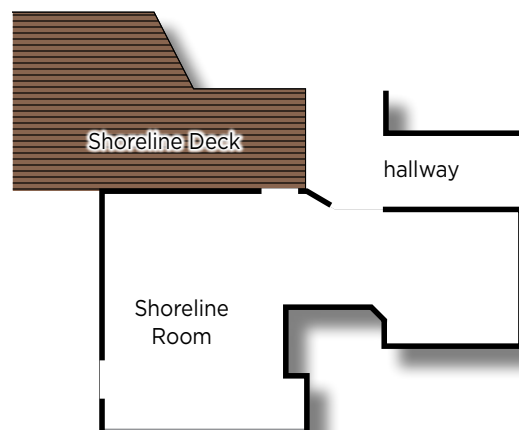

SHORELINE ROOM, DECK & PATIO

Theater Receptions	Conf. Style	Class Room	U-Shape	Meal Functions	Square Feet	Dimensions
54	28	35	30	90	1000	25'x40'

Shoreline is a semi-private area adjacent to Riverside. With a full-service bar and access to an expansive deck and patio overlooking the Columbia River, this room can accommodate up to 54 people for reception or meal functions inside, with seating for an additional 75 people on the outdoor deck.